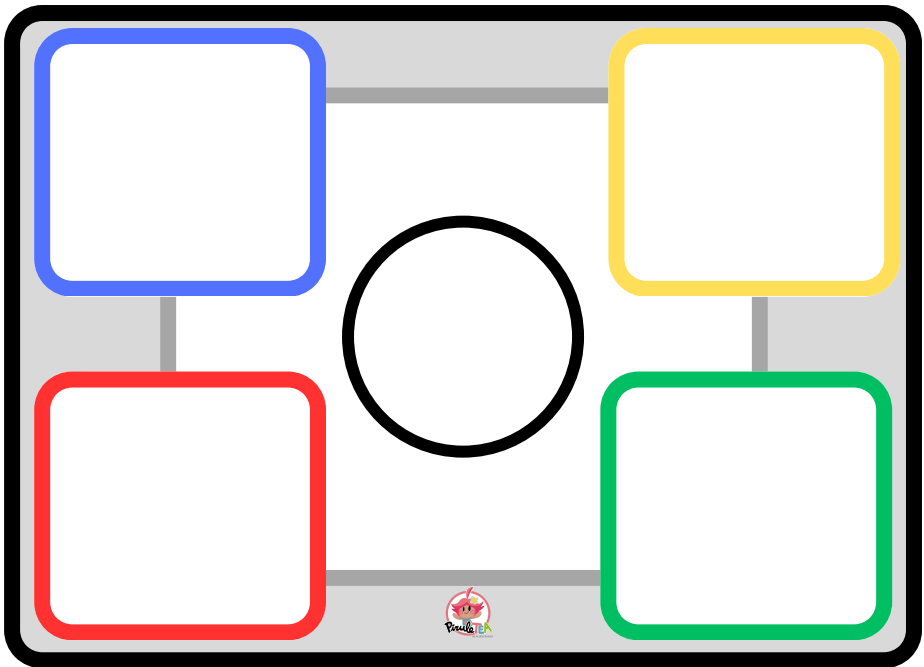

Cuaderno
TEACCH
de formas
geométricas

Three large, empty rectangular boxes stacked vertically, each with a thick black border and rounded corners, intended for writing or drawing.

Three horizontal rectangular boxes stacked vertically, each with a thick black border and rounded corners, intended for text entry.

Three large, empty rectangular boxes with rounded corners, stacked vertically, each with a thick black border. These boxes are intended for writing or drawing.

Three large, empty rectangular boxes stacked vertically, each with a thick black border and rounded corners, intended for writing or drawing.

A diagrammatic workspace with a central black pentagon. It is surrounded by four colored boxes: a blue box at the top-left, a yellow box at the top-right, a red box at the bottom-left, and a green box at the bottom-right. Vertical lines connect the top and bottom boxes on both sides. A horizontal line is positioned above the pentagon. At the bottom center, there is a small circular logo with a red character and the text "Pencil & Paper".

Three large, empty rectangular boxes stacked vertically, each with a thick black border and rounded corners, intended for writing or drawing.

A central graphic featuring a large white five-pointed star with a thick black outline. The star is surrounded by four smaller, empty rounded square boxes with thick colored borders: blue (top-left), yellow (top-right), red (bottom-left), and green (bottom-right). The entire graphic is set against a light gray background within a larger rounded rectangle with a thick black border.