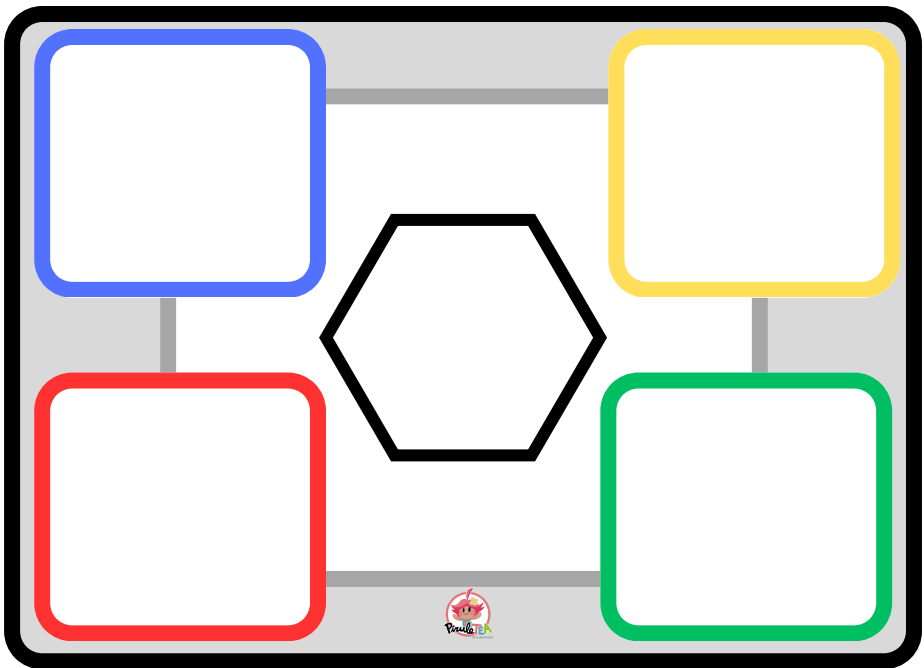

Three large, empty rectangular boxes stacked vertically, each with a thick black border and rounded corners, intended for writing or drawing.