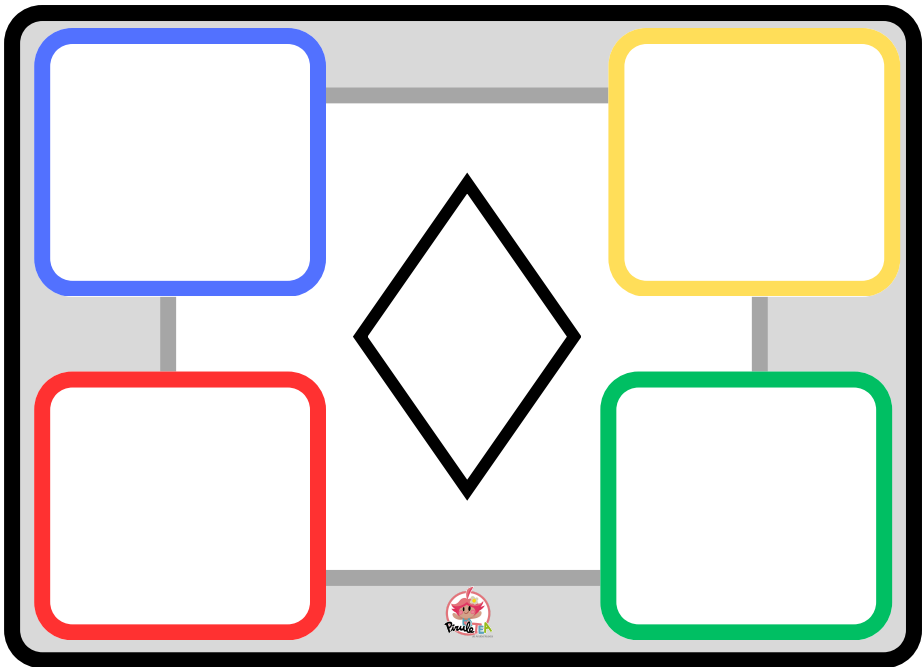

Three stacked, empty rectangular boxes with rounded corners and thick black borders, intended for text input.