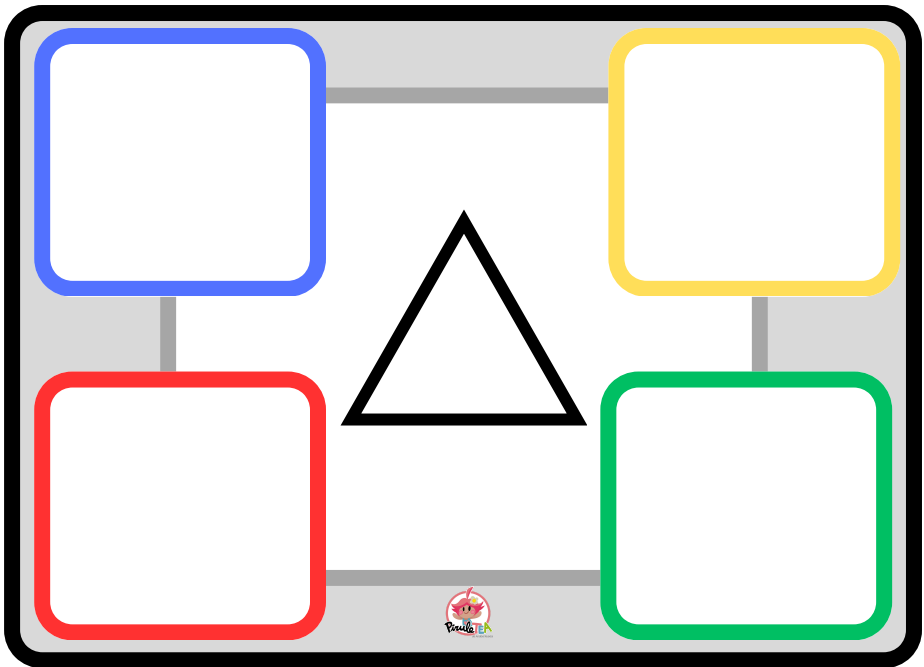

Cuaderno
TEACCH
de formas
geométricas

Three large, empty rectangular boxes stacked vertically, each with a thick black border and rounded corners, intended for writing or drawing.

Three horizontal rectangular boxes stacked vertically, each with a thick black border and rounded corners, intended for text entry.

Three large, empty rectangular boxes with rounded corners, stacked vertically, each with a thick black border. These boxes are intended for writing or drawing.

Three large, empty rectangular boxes stacked vertically, each with a thick black border and rounded corners, intended for writing or drawing.

A diagrammatic workspace with a central black pentagon. It is surrounded by four colored boxes: a blue box at the top-left, a yellow box at the top-right, a red box at the bottom-left, and a green box at the bottom-right. Vertical lines connect the top and bottom boxes on both sides. A horizontal line is positioned above the pentagon. At the bottom center, there is a small circular logo with a red character and the text "Pencil & Paper".

Three large, empty rectangular boxes stacked vertically, each with a thick black border and rounded corners, intended for writing or drawing.

A central graphic featuring a large white five-pointed star with a thick black outline. The star is surrounded by four smaller, empty rounded square boxes with thick colored borders: blue (top-left), yellow (top-right), red (bottom-left), and green (bottom-right). The entire graphic is set against a light gray background within a larger rounded rectangle with a thick black border.