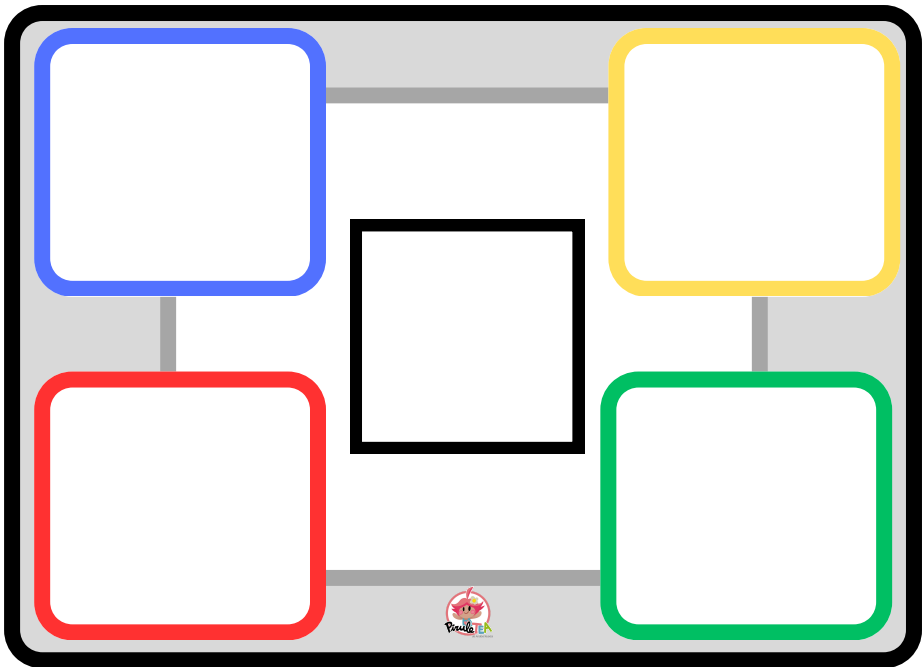

Cuaderno
TEACCH
de formas
geométricas

Three large, empty rectangular boxes stacked vertically, each with a thick black border and rounded corners, intended for writing or drawing.

Three horizontal rectangular boxes stacked vertically, each with a thick black border and rounded corners, intended for text entry.

Three large, empty rectangular boxes with rounded corners, stacked vertically, each with a thick black border. These boxes are intended for writing or drawing.

Three large, empty rectangular boxes stacked vertically, each with a thick black border and rounded corners, intended for writing or drawing.

A diagrammatic workspace with a central black pentagon. It is surrounded by four colored boxes: a blue box at the top-left, a yellow box at the top-right, a red box at the bottom-left, and a green box at the bottom-right. Vertical lines connect the top and bottom boxes on both sides. A horizontal line is positioned above the pentagon. At the bottom center, there is a small circular logo with a red character and the text "Pencil & Paper".

Three large, empty rectangular boxes stacked vertically, each with a thick black border and rounded corners, intended for writing or drawing.

A central graphic featuring a large white five-pointed star with a thick black outline. The star is surrounded by four smaller, empty rounded square boxes with thick colored borders: blue (top-left), yellow (top-right), red (bottom-left), and green (bottom-right). The entire graphic is set against a light gray background within a larger rounded rectangle with a thick black border.