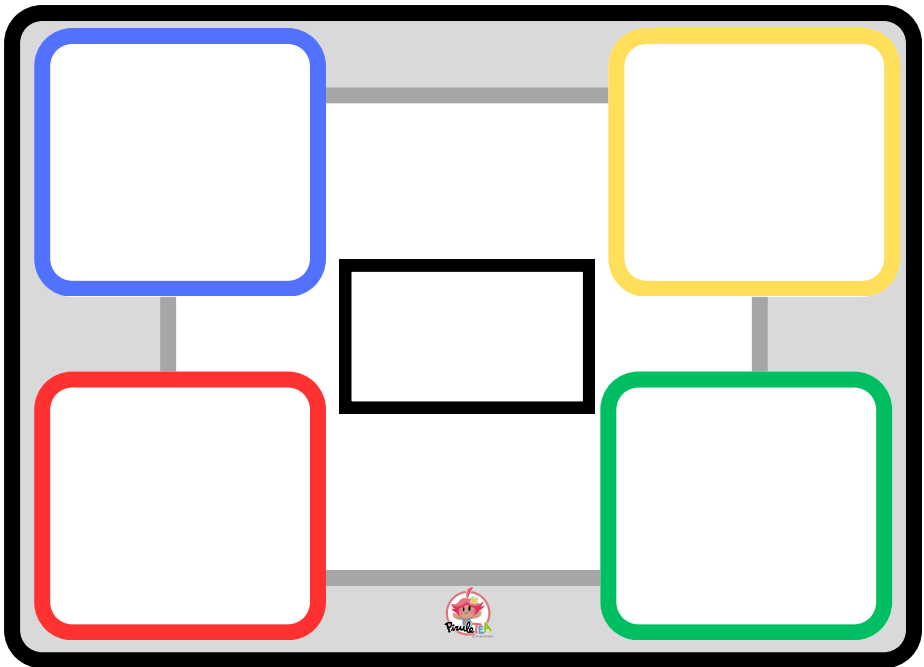

Three large, empty rectangular boxes stacked vertically, each with a thick black border and rounded corners, intended for writing or drawing.